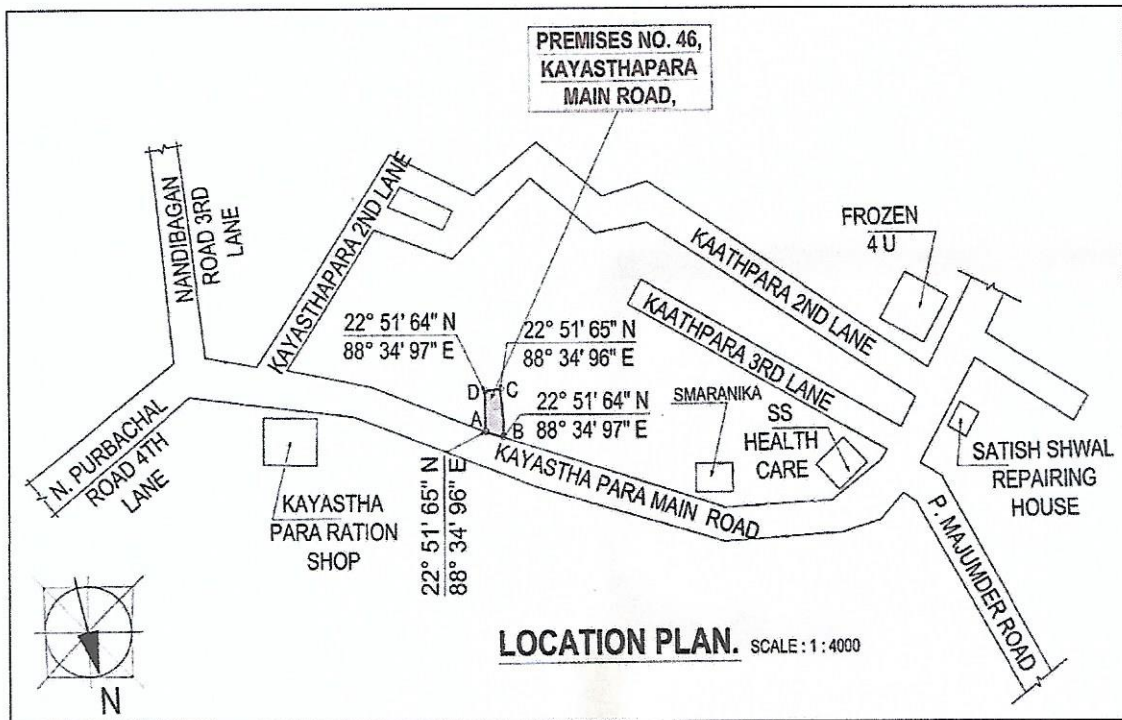

SUN CONSTRUCTION

TO WHOM IT MAY CONCERN

Location plan of proposed project "SUN GLEE" situated at 46, Kayasthpara Main Road, Kolkata 700078, is shown below:

Latitude: 22°51'64"N
Longitude: 88°34'97"E

For M/s SUN CONSTRUCTION